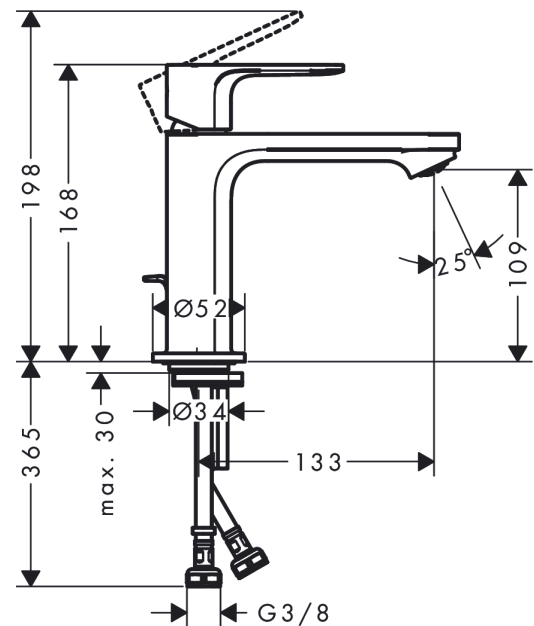

Rebris S

Single lever basin mixer 110 CoolStart EcoSmart+ with pop-up waste set

Surfaces: **Matt Black** Article Number: **72588670**

Description

product features

- consists of: single lever basin mixer, waste set
- ComfortZone 110
- projection: 133 mm
- spout height: 109 mm
- spray type: normal spray
- maximum flow rate at 3 bar: 4 l/min
- ceramic cartridge
- temperature limitation adjustable
- suitable for continuous flow water heaters
- pop-up waste set G 1¼
- material waste set: synthetic
- connection type: G ¾ connections
- connection dimension: DN15
- cold water in middle position

Technology

Design awards

Product image

Scale drawing

Rebris S

Single lever basin mixer 110 CoolStart EcoSmart+ with pop-up waste set

Surfaces: **Matt Black** Article Number: **72588670**

Flowchart

Rebris S

Single lever basin mixer 110 CoolStart EcoSmart+ with pop-up waste set

Surfaces: **Matt Black** Article Number: **72588670**

Exploded Drawing

Year of production: >06/22

Rebris S**Single lever basin mixer 110 CoolStart EcoSmart+ with pop-up waste set**Surfaces: **Matt Black** Article Number: **72588670****Spare part list**

Year of production: >06/22

Pos.	Description	Article Number	Price	PU
1	handle	94644670	€ 67,00	1
2	hollow set screw M6x10 DIN 916	96029000	€ 3,21	1
3	screw cover	95704610	€ 4,88	1
4	flange	98863670	€ 67,00	1
5	nut	98864000	€ 35,94	1
6	O-ring 24x2	98388000	€ 3,21	1
7	O-ring 27x1,5	92527000	€ 11,31	1
8	O-ring 25x1,5	98146000	€ 3,21	1
9	cartridge, assy	95973001	€ 70,57	1
10	adapter for cartridge	95975000	€ 8,45	1
11	O-ring 23x2	98398000	€ 3,21	1
12	aerator M24x1 (4,5 l/min)	94364001	-	1
13	seal Ø 42	98722000	€ 5,24	1
14	fixing set	96016000	€ 28,20	1
15	screw M8 x 68	97736000	€ 5,24	1
16	pull rod	96657670	€ 17,02	1
17	connection hose 450 mm M8x0,75 G3/8	97206000	€ 28,20	1
18	O-ring 6,6x1,6	93019000	€ 3,21	1
a	pop up waste	94139670	€ 150,65	1