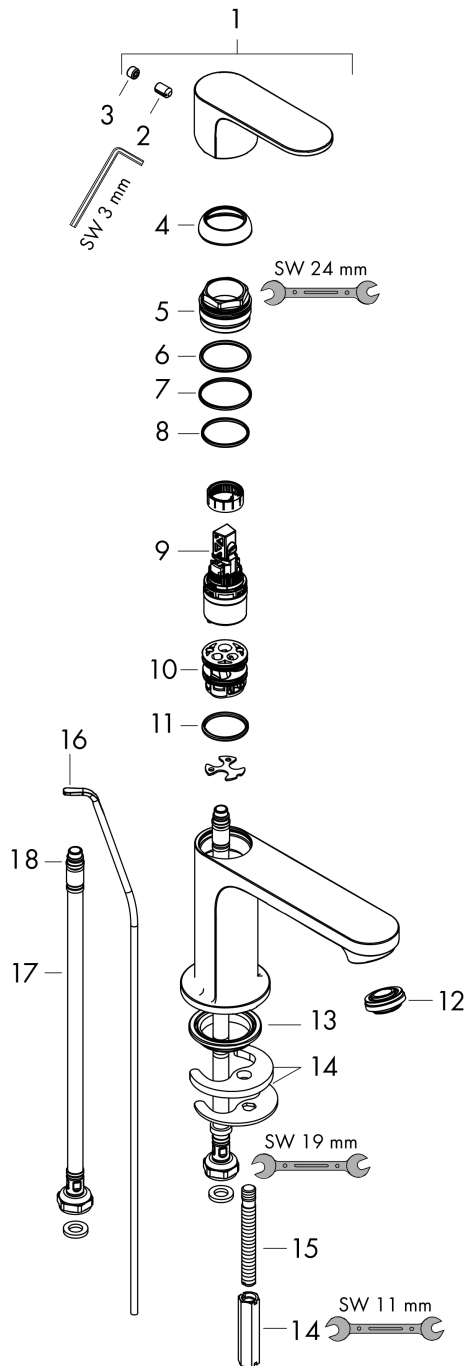

Rebris S

Single lever basin mixer 110 CoolStart EcoSmart+ with pop-up waste set

Surfaces: **Matt Black** Article Number: **72588670**

Description

product features

- consists of: single lever basin mixer, waste set
- ComfortZone 110
- projection: 133 mm
- spout height: 109 mm
- spray type: normal spray
- maximum flow rate at 3 bar: 4 l/min
- ceramic cartridge
- temperature limitation adjustable
- suitable for continuous flow water heaters
- pop-up waste set G 1¼
- material waste set: synthetic
- connection type: G ¾ connections
- connection dimension: DN15
- cold water in middle position

Technology

Design awards

Product image

Scale drawing

Rebris S

Single lever basin mixer 110 CoolStart EcoSmart+ with pop-up waste set

Surfaces: **Matt Black** Article Number: **72588670**

Flowchart

Rebris S

Single lever basin mixer 110 CoolStart EcoSmart+ with pop-up waste set

Surfaces: **Matt Black** Article Number: **72588670**

Exploded Drawing

Year of production: >06/22

Rebris S**Single lever basin mixer 110 CoolStart EcoSmart+ with pop-up waste set**Surfaces: **Matt Black** Article Number: **72588670****Spare part list**

Year of production: >06/22

Pos.	Description	Article Number	Price	PU
1	handle	94644670	€ 67,00	1
2	hollow set screw M6x10 DIN 916	96029000	€ 3,21	1
3	screw cover	95704610	€ 4,88	1
4	flange	98863670	€ 67,00	1
5	nut	98864000	€ 35,94	1
6	O-ring 24x2	98388000	€ 3,21	1
7	O-ring 27x1,5	92527000	€ 11,31	1
8	O-ring 25x1,5	98146000	€ 3,21	1
9	cartridge, assy	95973001	€ 70,57	1
10	adapter for cartridge	95975000	€ 8,45	1
11	O-ring 23x2	98398000	€ 3,21	1
12	aerator M24x1 (4,5 l/min)	94364001	-	1
13	seal Ø 42	98722000	€ 5,24	1
14	fixing set	96016000	€ 28,20	1
15	screw M8 x 68	97736000	€ 5,24	1
16	pull rod	96657670	€ 17,02	1
17	connection hose 450 mm M8x0,75 G3/8	97206000	€ 28,20	1
18	O-ring 6,6x1,6	93019000	€ 3,21	1
a	pop up waste	94139670	€ 150,65	1