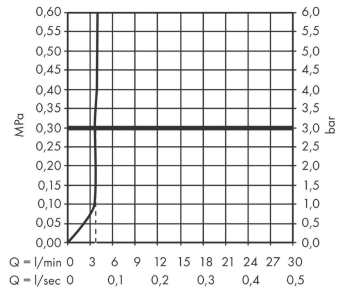

Rebris S

Single lever basin mixer 110 CoolStart EcoSmart+ with pop-up waste set

Surfaces: **Matt Black** Article Number: **72588670**

Description

product features

- consists of: single lever basin mixer, waste set
- ComfortZone 110
- projection: 133 mm
- spout height: 109 mm
- spray type: normal spray
- maximum flow rate at 3 bar: 4 l/min
- ceramic cartridge
- temperature limitation adjustable
- suitable for continuous flow water heaters
- pop-up waste set G 1¼
- material waste set: synthetic
- connection type: G ¾ connections
- connection dimension: DN15
- cold water in middle position

Technology

Design awards

Product image

Scale drawing

Rebris S

Single lever basin mixer 110 CoolStart EcoSmart+ with pop-up waste set

Surfaces: **Matt Black** Article Number: **72588670**

Flowchart

Year of production: >06/22

Pos.	Description	Article Number	Price	PU
1	handle	94644670	€ 67,00	1
2	hollow set screw M6x10 DIN 916	96029000	€ 3,21	1
3	screw cover	95704610	€ 4,88	1
4	flange	98863670	€ 67,00	1
5	nut	98864000	€ 35,94	1
6	O-ring 24x2	98388000	€ 3,21	1
7	O-ring 27x1,5	92527000	€ 11,31	1
8	O-ring 25x1,5	98146000	€ 3,21	1
9	cartridge, assy	95973001	€ 70,57	1
10	adapter for cartridge	95975000	€ 8,45	1
11	O-ring 23x2	98398000	€ 3,21	1
12	aerator M24x1 (4,5 l/min)	94364001	-	1
13	seal Ø 42	98722000	€ 5,24	1
14	fixing set	96016000	€ 28,20	1
15	screw M8 x 68	97736000	€ 5,24	1
16	pull rod	96657670	€ 17,02	1
17	connection hose 450 mm M8x0,75 G3/8	97206000	€ 28,20	1
18	O-ring 6,6x1,6	93019000	€ 3,21	1
a	pop up waste	94139670	€ 150,65	1